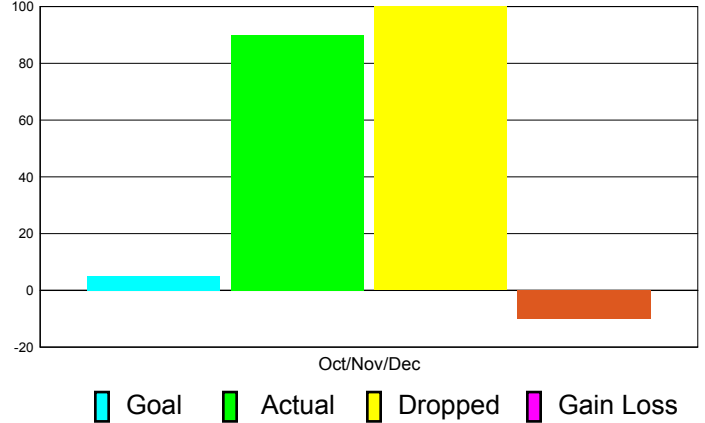

Membership Results 2011-2012

Goal, New, Dropped, Gain/Loss