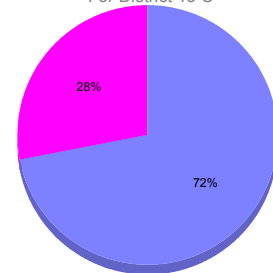

Membership Results 2011-2012

Goal, New, Dropped, Gain/Loss

Comparison of Membership Gain/Loss

Current Year Compared to the Previous Year

Gender Comparison 2010-2011

For District 13 C

Oct/Nov/Dec

■ Male ■ Female